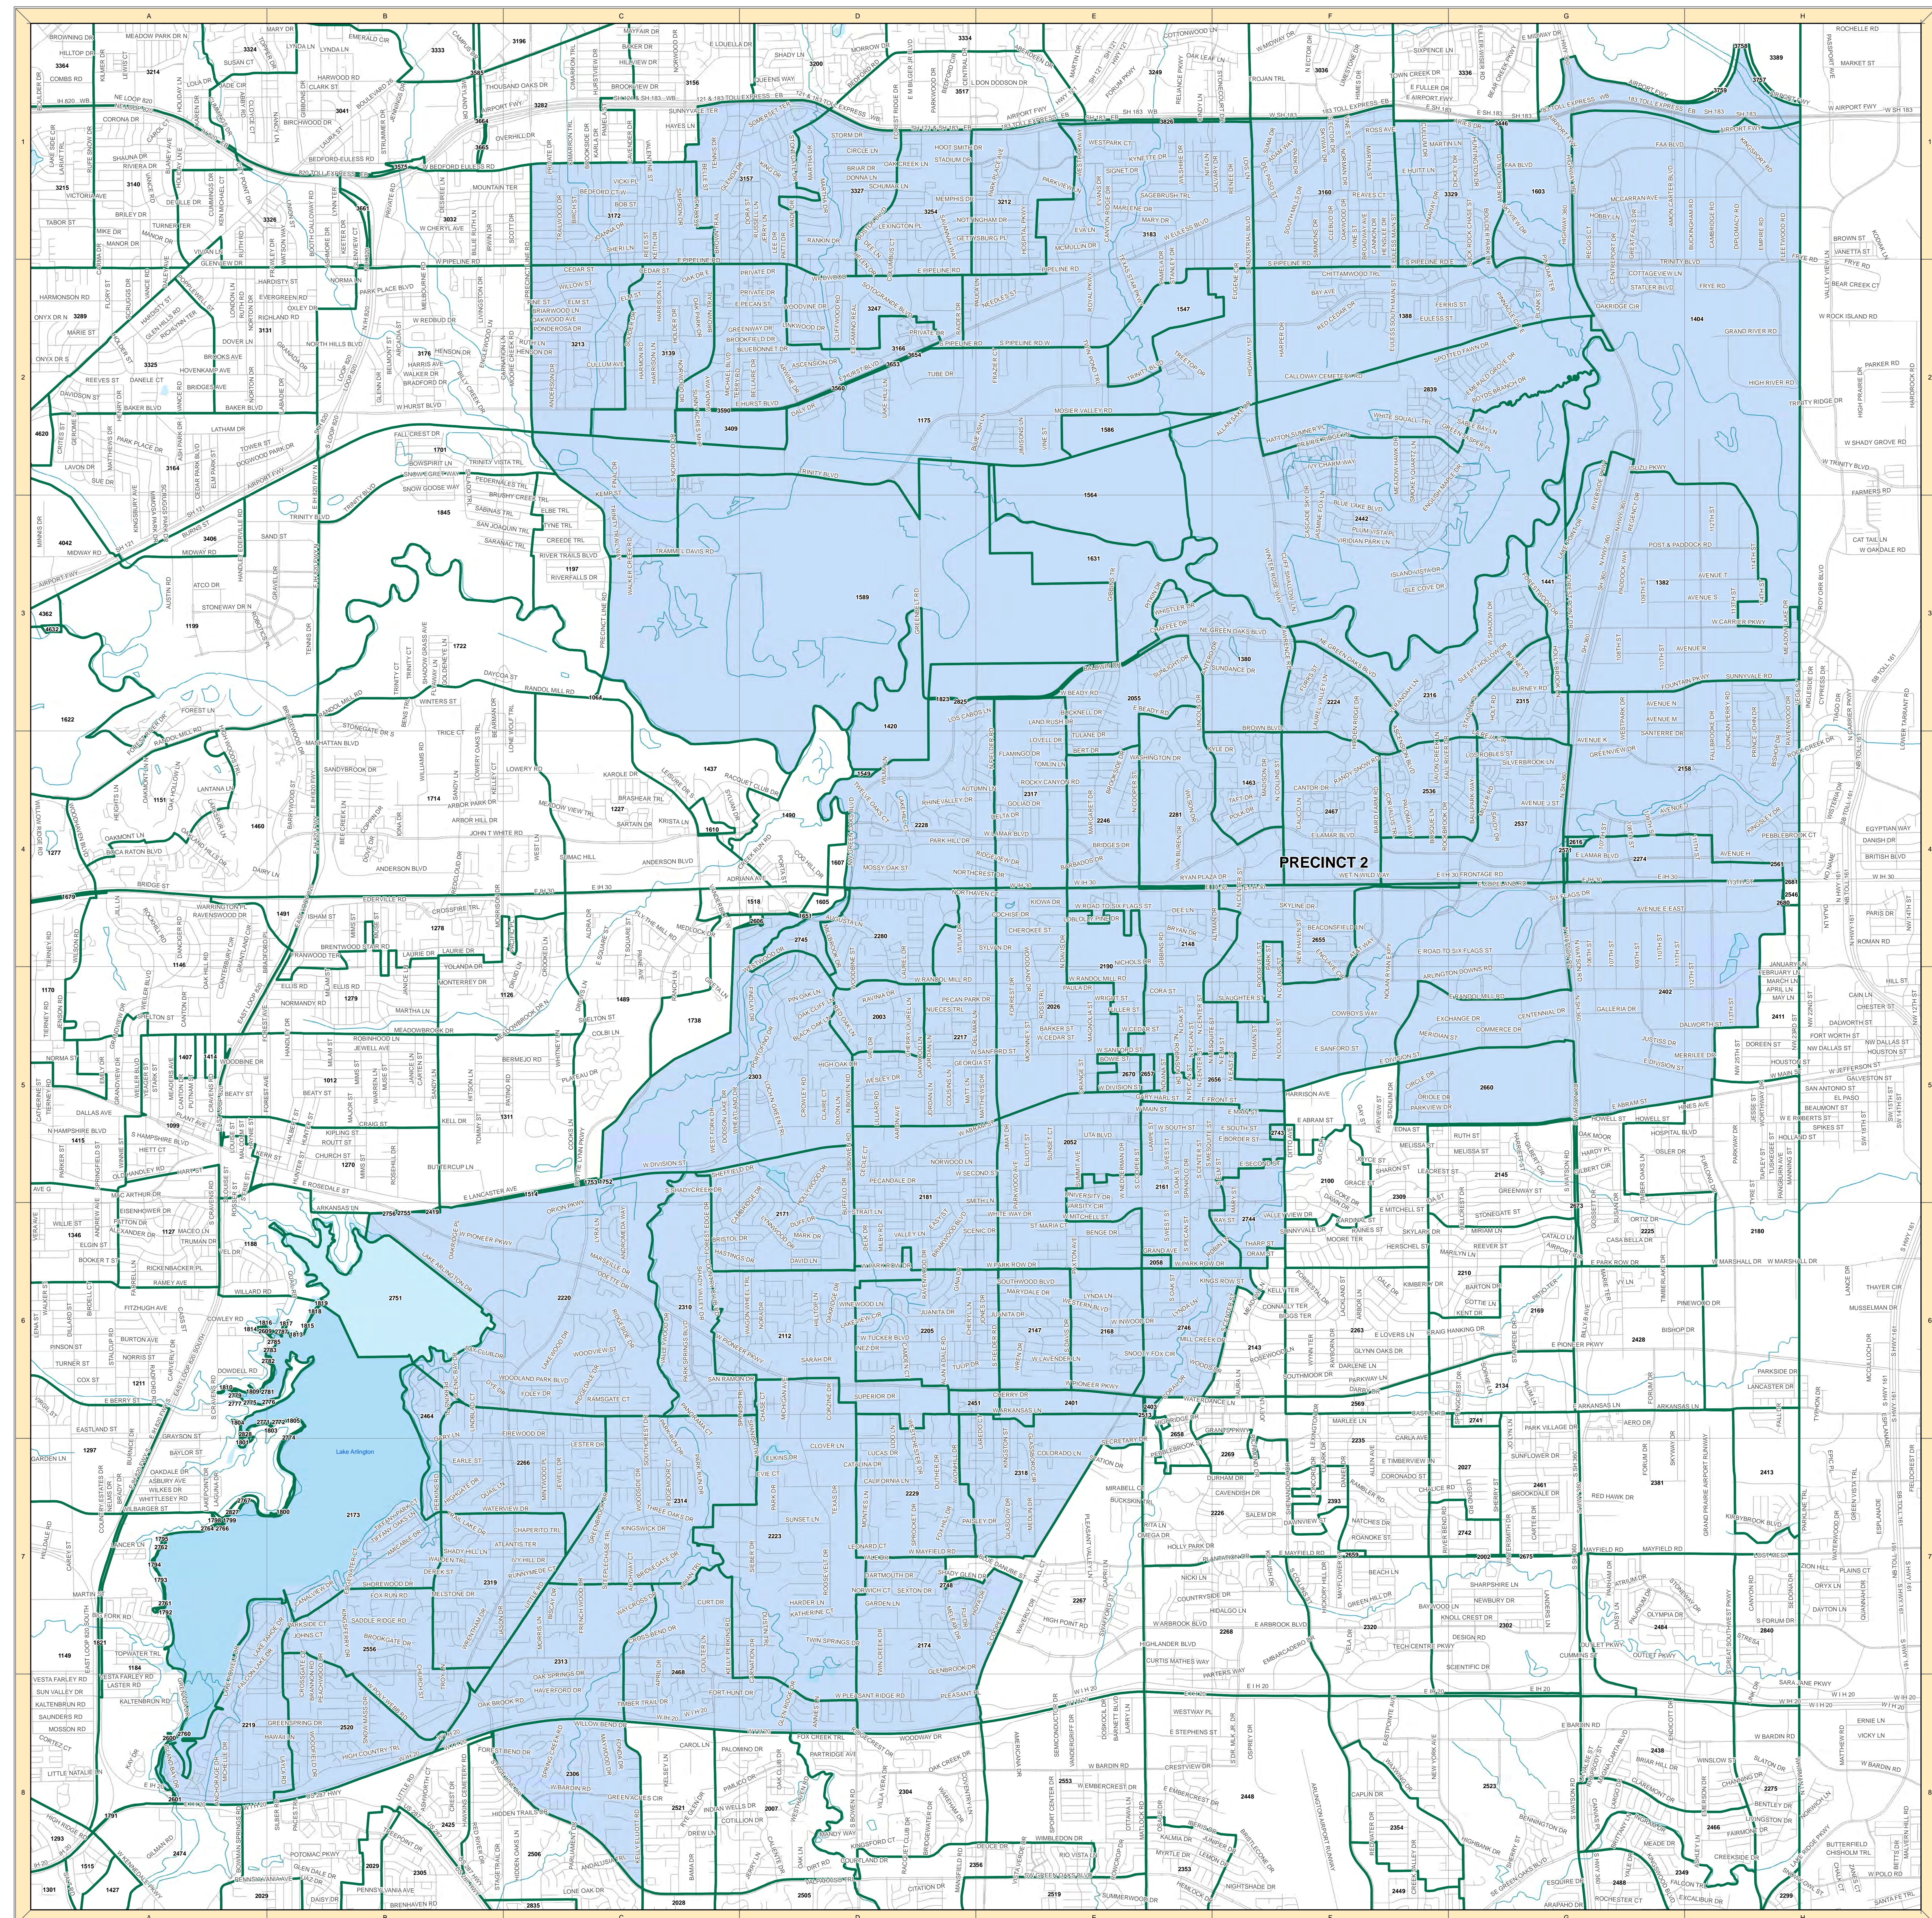

TARRANT COUNTY

JUSTICE OF THE PEACE / CONSTABLE PRECINCT 2 Effective January 01, 2023

VOTING PRECINCTS Effective January 01, 2024

PRINTED December 06 2023

Clint Ludwig
Elections Administrator
Tarrant County, TX
***
817-831-VOTE (8683)

2020 Census Population 2,110,640
***
Not For Reproduction

0 0.5 1 2 Miles